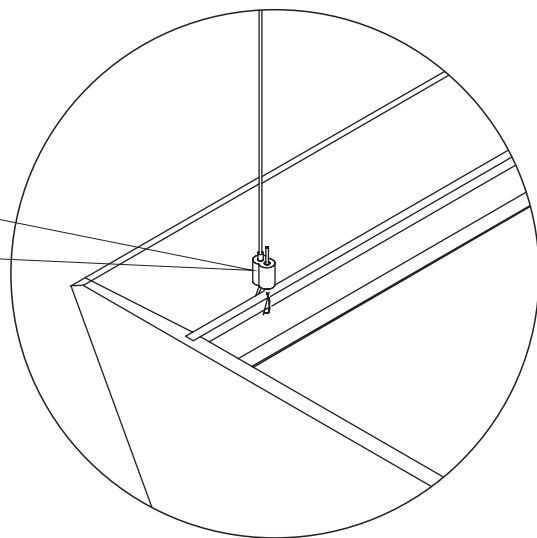

INSTALLATION INSTRUCTIONS

SUMMIT

INSTALLATION HARDWARE

SUMMIT

UPPER SUSPENSION HOUSING
QUANTITY: 4U | CF6-01

BRASS LOCATOR
QUANTITY: 4U

LOOPING CABLE GRIPPER
QUANTITY: 4U | CG7250

*Images reflect typical hardware options. Please refer to packing list for items & quantities specific to your order

RECOMMENDED TOOLS

Drill - Level - Laser - Wire Cutter

INSTALLATION INSTRUCTIONS

SUMMIT

- 1** Locate available suspension points on ceiling in relation to Summit Cloud suspension locations.
- 2** Mount brass locators securely onto ceiling with substrate appropriate fasteners (not included). For ACT applications, wood backers needed.
- 3** Thread top caps onto brass locator by hand only.

- 4** Loop the cable of CF6-01 through the holes on the T-BARS with the CG7250 LOOPING CABLE GRIPPER.
- 5** Adjust the cables to level SUMMIT by pulling the cable coming out of the CG7250 LOOPING CABLE GRIPPER up to the desired final height.