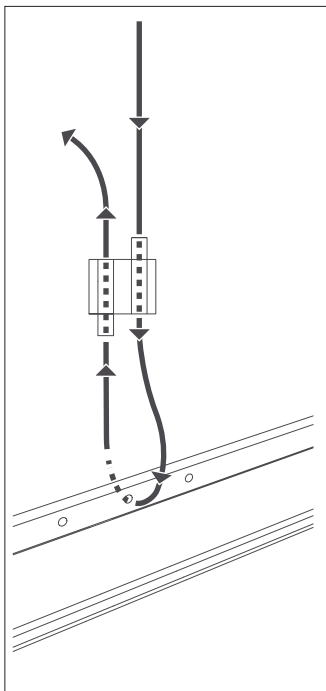

INSTALLATION INSTRUCTIONS

SUMMIT

INSTALLATION HARDWARE

SUMMIT

UPPER SUSPENSION HOUSING
QUANTITY: 4U | CF6-01

BRASS LOCATOR
QUANTITY: 4U

LOOPING CABLE GRIPPER
QUANTITY: 4U | CG7250

*Images reflect typical hardware options. Please refer to packing list for items & quantities specific to your order

RECOMMENDED TOOLS

Drill - Level - Laser - Wire Cutter

INSTALLATION INSTRUCTIONS

SUMMIT

- 1** Locate available suspension points on ceiling in relation to Summit Cloud suspension locations.
- 2** Mount brass locators securely onto ceiling with substrate appropriate fasteners (not included). For ACT applications, wood backers needed.
- 3** Thread top caps onto brass locator by hand only.

- 4** Loop the cable of CF6-01 through the holes on the T-BARS with the CG7250 LOOPING CABLE GRIPPER.
- 5** Adjust the cables to level SUMMIT by pulling the cable coming out of the CG7250 LOOPING CABLE GRIPPER up to the desired final height.