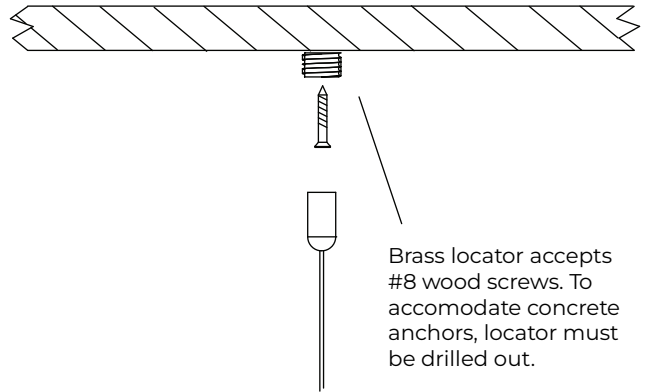

INSTALLATION INSTRUCTIONS

SUMMIT

INSTALLATION HARDWARE

SUMMIT

UPPER SUSPENSION HOUSING
QUANTITY: 4U | CF6-01

BRASS LOCATOR
QUANTITY: 4U

LOOPING CABLE GRIPPER
QUANTITY: 4U | CG7250

*Images reflect typical hardware options. Please refer to packing list for items & quantities specific to your order

RECOMMENDED TOOLS

Drill - Level - Laser - Wire Cutter

INSTALLATION INSTRUCTIONS

SUMMIT

- 1** Locate available suspension points on ceiling in relation to Summit Cloud suspension locations.
- 2** Mount brass locators securely onto ceiling with substrate appropriate fasteners (not included). For ACT applications, wood backers needed.
- 3** Thread top caps onto brass locator by hand only.

- 4** Loop the cable of CF6-01 through the holes on the T-BARS with the CG7250 LOOPING CABLE GRIPPER.
- 5** Adjust the cables to level SUMMIT by pulling the cable coming out of the CG7250 LOOPING CABLE GRIPPER up to the desired final height.