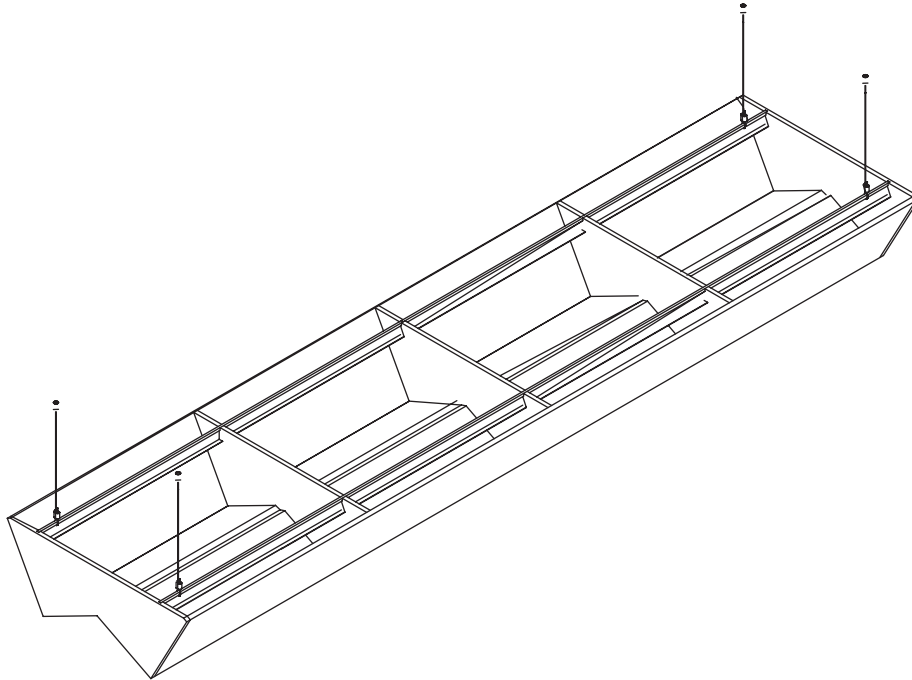

INSTALLATION INSTRUCTIONS

SUMMIT

INSTALLATION HARDWARE

SUMMIT

UPPER SUSPENSION HOUSING
QUANTITY: 4U | CF6-01

BRASS LOCATOR
QUANTITY: 4U

LOOPING CABLE GRIPPER
QUANTITY: 4U | CG7250

*Images reflect typical hardware options. Please refer to packing list for items & quantities specific to your order

RECOMMENDED TOOLS

Drill - Level - Laser - Wire Cutter

INSTALLATION INSTRUCTIONS

SUMMIT

- 1** Locate available suspension points on ceiling in relation to Summit Cloud suspension locations.
- 2** Mount brass locators securely onto ceiling with substrate appropriate fasteners (not included). For ACT applications, wood backers needed.
- 3** Thread top caps onto brass locator by hand only.

- 4** Loop the cable of CF6-01 through the holes on the T-BARS with the CG7250 LOOPING CABLE GRIPPER.
- 5** Adjust the cables to level SUMMIT by pulling the cable coming out of the CG7250 LOOPING CABLE GRIPPER up to the desired final height.